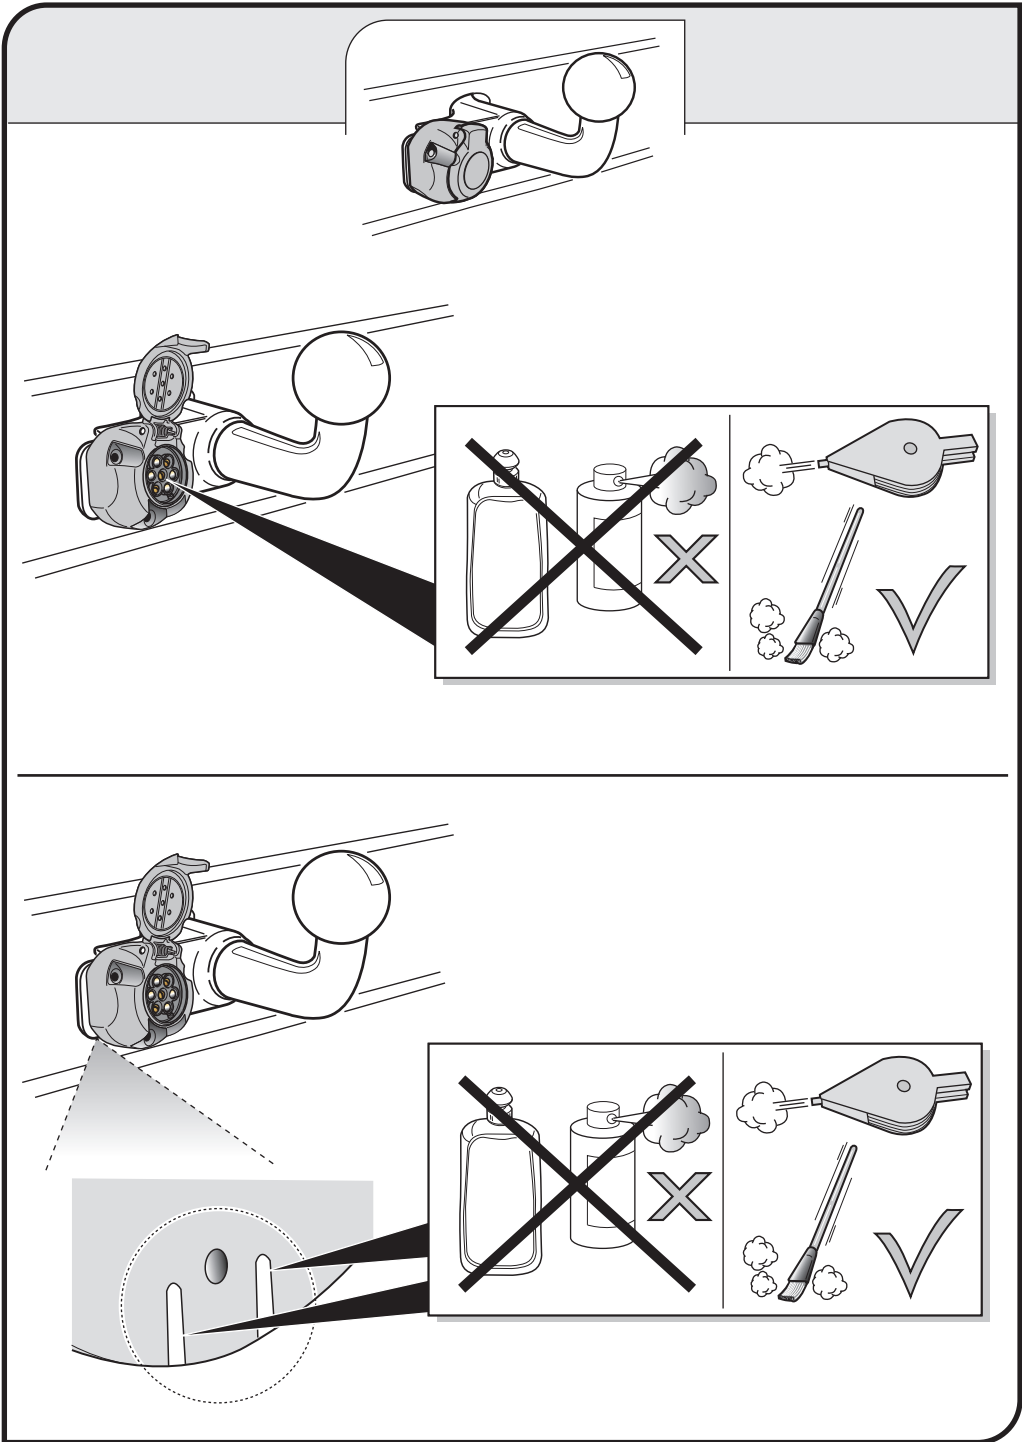

! INFO !

Do not charge the battery of the towing vehicle and/or towed vehicle directly via the socket.

User guide

SPARE PARTS

www.ecs-electronicsuk.co.uk

Partnr.: BW-017-B1U

User Guide

BMW 5 Series E39 Sedan 10/2000 - 06/2003

SOCKET CONNECTION

DIN/ISO 1724							
	1/L	2	3/31	4/R	5/58-R	6/54	7/58-L
Pmax	21W	2x21W		21W	52W	3x21W	52W
Colour	Yellow	Blue	White	Green	Brown	Red	Black

In a coupled trailer with working fog lamp, the fog lamp of the vehicle will be switched off, if applicable.

The flashing lights on the trailer are monitored. If one of the indicators of the trailer breaks down, a buzzer will be audible and/or a visual signal will be visible on the dashboard. Check the flashing lights on the trailer.