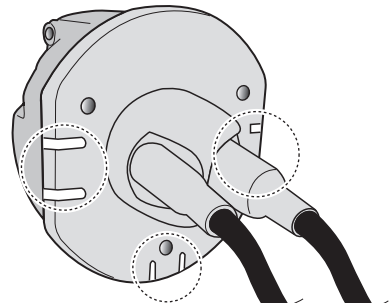

! INFO !

Do not charge the battery of the towing vehicle and/or towed vehicle directly via the socket.

User guide

SPARE PARTS

www.ecs-electronicsuk.co.uk

Partnr.: BW-017-B1U

User Guide

BMW 5 Series E39 Sedan 10/2000 - 06/2003

SOCKET CONNECTION

DIN/ISO 1724							
	1/L	2	3/31	4/R	5/58-R	6/54	7/58-L
Pmax	21W	2x21W		21W	52W	3x21W	52W
Colour	Yellow	Blue	White	Green	Brown	Red	Black

In a coupled trailer with working fog lamp, the fog lamp of the vehicle will be switched off, if applicable.