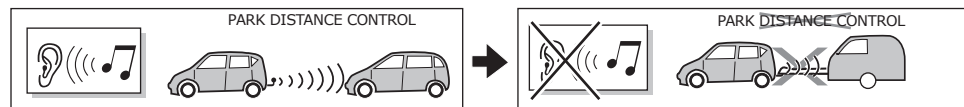

! INFO !

Do not charge the battery of the towing vehicle and/or towed vehicle directly via the socket.

User guide

SPARE PARTS

www.ecs-electronicsuk.co.uk

Partnr.: BW-017-B1U

User Guide

BMW 5 Series E39 Sedan 10/2000 - 06/2003

SOCKET CONNECTION

DIN/ISO 1724							
	1/L	2	3/31	4/R	5/58-R	6/54	7/58-L
Pmax	21W	2x21W		21W	52W	3x21W	52W
Colour	Yellow	Blue	White	Green	Brown	Red	Black

In a coupled trailer with working fog lamp, the fog lamp of the vehicle will be switched off, if applicable.

The flashing lights on the trailer are monitored. If one of the indicators of the trailer breaks down, a buzzer will be audible and/or a visual signal will be visible on the dashboard. Check the flashing lights on the trailer.